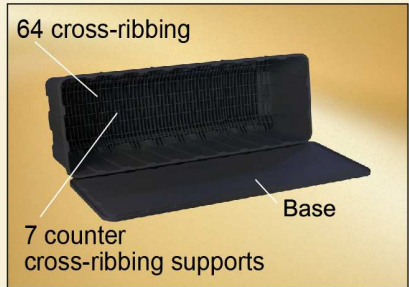

Polyguard & Company Product Dimensions

Hercules Airseal, Atlas Topseal and Oversize Vaults

Full Size Hercules Airseal	Inside Narrow	Inside Wide	Outside	Weight
	H x W x L	H x W x L	H x W x L	LBS
Hercules Dome	25x29x85	25x31.5x87.5	29.5x35x90	102
Hercules Base			3x35.5x91	34

Dome Personalization Frames
Sides: 13.75W x 8.25L • Center: 13.75W x 42.125L

Full Size Atlas Topseal	Inside Narrow	Inside Wide	Outside	Weight
	H x W x L	H x W x L	H x W x L	LBS
Atlas Box with lid	25x30x85	25x31.5x86.5	30x35.25x91	Box 62 Lid 81

Lid Personalization Frames
Sides: 13.75W x 8.25L • Center: 13.75W x 42.125L

Oversize Airseal	Inside Narrow	Inside Wide	Outside	Weight
	H x W x L	H x W x L	H x W x L	LBS
Plus Size #1	22.5x33.5x86	27.5x37.5x87	31x41x94	160
Plus Size #2	21x37x89.5	26x39x91	34x44x94.5	180