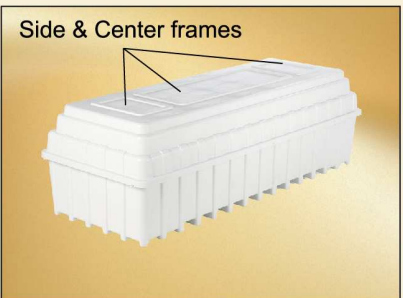

Polyguard & Company Product Dimensions

Hercules Airseal, Atlas Topseal and Oversize Vaults

Full Size Hercules Airseal	Inside Narrow	Inside Wide	Outside	Weight
	H x W x L	H x W x L	H x W x L	LBS
Hercules Dome	25x29x85	25x31.5x87.5	29.5x35x90	102
Hercules Base			3x35.5x91	34

Dome Personalization Frames
Sides: 13.75W x 8.25L • Center: 13.75W x 42.125L

Full Size Atlas Topseal	Inside Narrow	Inside Wide	Outside	Weight
	H x W x L	H x W x L	H x W x L	LBS
Atlas Box with lid	25x30x85	25x31.5x86.5	30x35.25x91	Box 62 Lid 81

Lid Personalization Frames
Sides: 13.75W x 8.25L • Center: 13.75W x 42.125L

Oversize Airseal	Inside Narrow	Inside Wide	Outside	Weight
	H x W x L	H x W x L	H x W x L	LBS
Plus Size #1	22.5x33.5x86	27.5x37.5x87	31x41x94	160
Plus Size #2	21x37x89.5	26x39x91	34x44x94.5	180